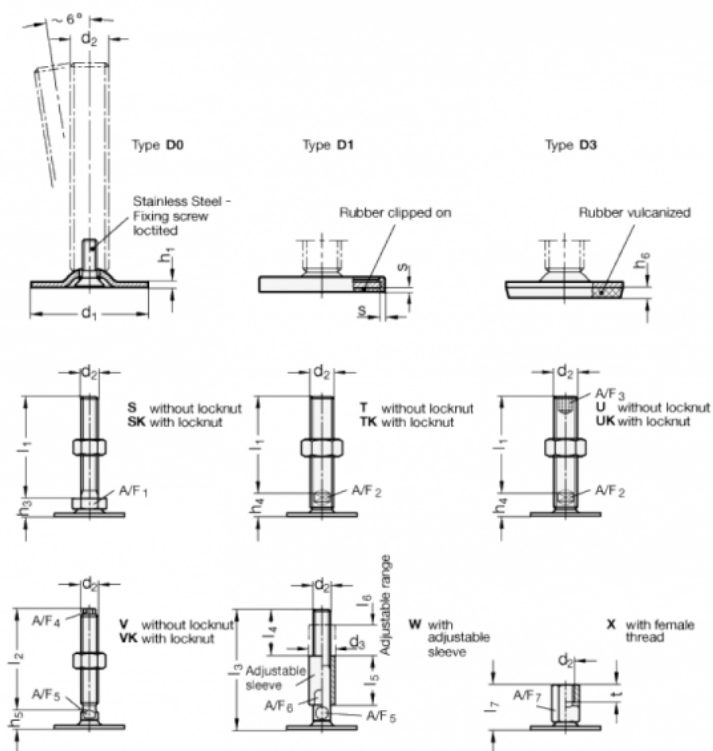

Article number: 204140M1280D0SK
 Description: E+G levelling foot
 GN 41-40-M12-80-D0-SK
 Note: SK With nut, External hexagon at the bottom

Measures

A/F1 = 17
 d1 = 40
 d2 = M12
 h1 = 2
 h3 = 11
 h6 =
 l1 = 80
 s =